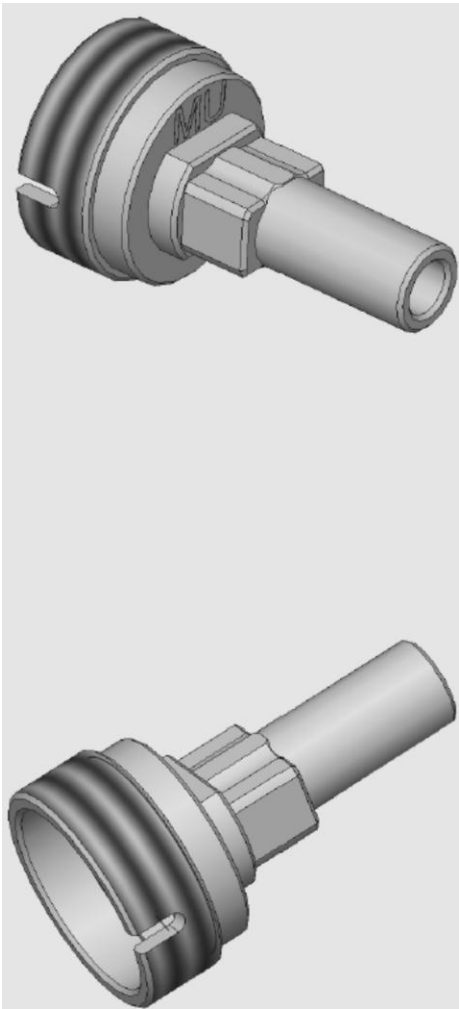

DI-1000 PROBE TIP MODELS AND PICTURES ARE SHOWN ON THE FOLLOWING PAGES

FI1000-SCFC-TIP (SC, FC, ST BULK HEAD ADAPTER)

FI1000-2.5-UTIP (SC, FC, ST PATCH CORD ADAPTER)

FI1000-2.5APC-UTIP (SC, FC, ST APC PATCH CORD ADAPTER)

FI1000-SCAPC-TIP (SC/APC BULKHEAD ADAPTER)

FI1000-LC-TIP (LC BULK HEAD ADAPTER)

FI1000-1.25-UTIP (LC PATCH CORD ADAPTER)

FI1000-1.25APC-TIP (LC APC PATCH CORD ADAPTER)

FI1000-LCAPC-TIP (LC/APC BULKHEAD ADAPTER)

FI1000-ST-TIP (ST BULKHEAD ADAPTER)

FI1000-E2KAPC-TIP (E2000/APC BULKHEAD ADAPTER)

FI1000-E2K-TIP (E2000 BULKHEAD ADAPTER)

FI1000-MU-TIP (MU BULKHEAD ADAPTER)

FI1000-MPO-UTIP (MPO/MTP PATCH CORD AND BULKHEAD ADAPTER TRANSLATOR)

FI1000-MPOAPC-UTIP (MPO/MTP APC PATCH CORD AND BULKHEAD ADAPTER TRANSLATOR)

FI1000-MPO-RT (MPO/MTP PATCH CORD AND BULKHEAD ADAPTER NO-TRANSLATOR)

FI1000-MPOAPC-RT (MPO/MTP APC PATCH CORD AND BULKHEAD ADAPTER NO-TRANSLATOR)