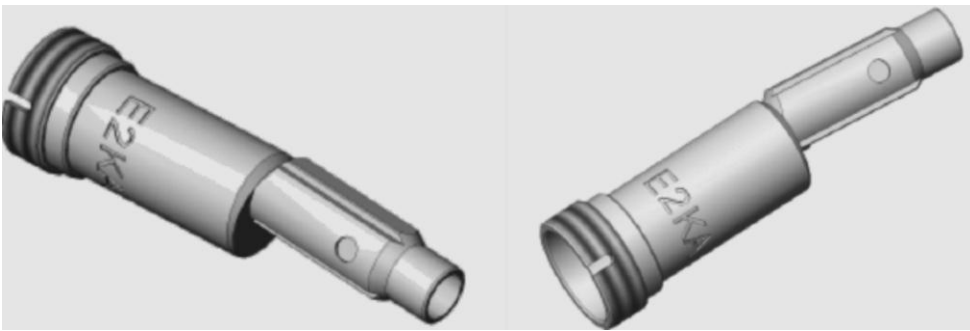

DI-1000 PROBE TIP MODELS AND PICTURES ARE SHOWN ON THE FOLLOWING PAGES

FI1000-SCFC-TIP (SC, FC, ST BULK HEAD ADAPTER)

FI1000-2.5-UTIP (SC, FC, ST PATCH CORD ADAPTER)

FI1000-2.5APC-UTIP (SC, FC, ST APC PATCH CORD ADAPTER)

FI1000-SCAPC-TIP (SC/APC BULKHEAD ADAPTER)

FI1000-LC-TIP (LC BULK HEAD ADAPTER)

FI1000-1.25-UTIP (LC PATCH CORD ADAPTER)

FI1000-1.25APC-TIP (LC APC PATCH CORD ADAPTER)

FI1000-LCAPC-TIP (LC/APC BULKHEAD ADAPTER)

FI1000-ST-TIP (ST BULKHEAD ADAPTER)

FI1000-E2KAPC-TIP (E2000/APC BULKHEAD ADAPTER)

FI1000-E2K-TIP (E2000 BULKHEAD ADAPTER)

FI1000-MU-TIP (MU BULKHEAD ADAPTER)

FI1000-MPO-UTIP (MPO/MTP PATCH CORD AND BULKHEAD ADAPTER TRANSLATOR)