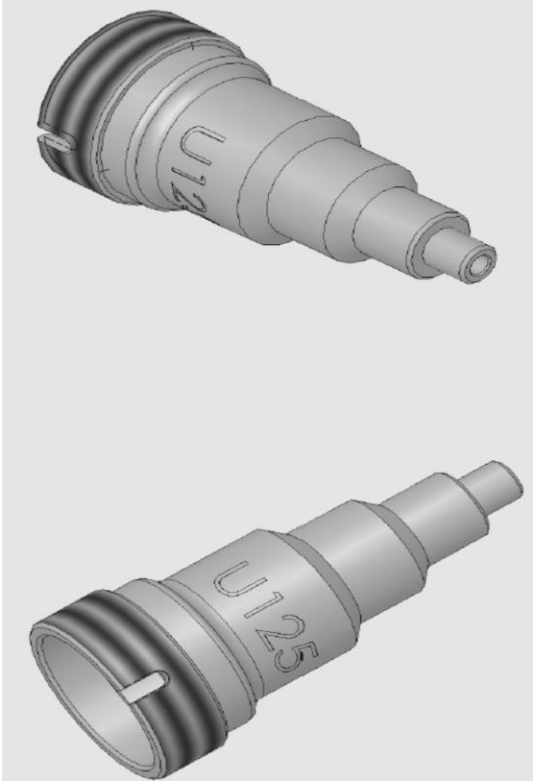

## DI-1000 Video Probe Tips – OptiFiber PRO

FI1000-SCFC-TIP	SC and FC bulkhead video probe tip
FI1000-LC-TIP	LC bulkhead video probe tip
FI1000-ST-TIP	ST bulkhead video probe tip
FI1000-MU-TIP	MU bulkhead video probe tip
FI1000-E2KAPC-TIP	E2000/APC bulkhead video probe tip
FI1000-SCAPC-TIP	SC/APC bulkhead video probe tip
FI1000-E2K-TIP	E2000 bulkhead video probe tip
FI1000-LCAPC-TIP	LC/APC bulkhead video probe tip
FI1000-2.5-UTIP	2.5 mm universal video probe tip for patch cords
FI1000-1.25-UTIP	1.25 mm universal video probe tip for patch cords
FI1000-2.5APC-UTIP	2.5 mm APC universal video probe tip for patch cord
FI1000-MPO-UTIP	MPO/MTP probe tip and translator knob for patch cords and bulkheads
FI1000-MPOAPC-UTIP	MPO/APC probe tip and translator knob for patch cords and bulkheads
FI1000-1.25APC-TIP	1.25 mm APC universal video probe tip for patch cords
FI1000-MPOAPC-RT	MPO/MTP APC REPLACEMENT TIP WITH NO TRANSLATOR KNOB
FI1000-MPO-RT	MPO/MTP REPLACEMENT TIP WITH NO TRANSLATOR KNOB

DI-1000 PROBE TIP MODELS AND PICTURES ARE SHOWN ON THE FOLLOWING PAGES

FI1000-SCFC-TIP (SC, FC, ST BULK HEAD ADAPTER)

FI1000-2.5-UTIP (SC, FC, ST PATCH CORD ADAPTER)

FI1000-2.5APC-UTIP (SC, FC, ST APC PATCH CORD ADAPTER)

FI1000-SCAPC-TIP (SC/APC BULKHEAD ADAPTER)

FI1000-LC-TIP (LC BULK HEAD ADAPTER)

FI1000-1.25-UTIP (LC PATCH CORD ADAPTER)

FI1000-1.25APC-TIP (LC APC PATCH CORD ADAPTER)

FI1000-LCAPC-TIP (LC/APC BULKHEAD ADAPTER)