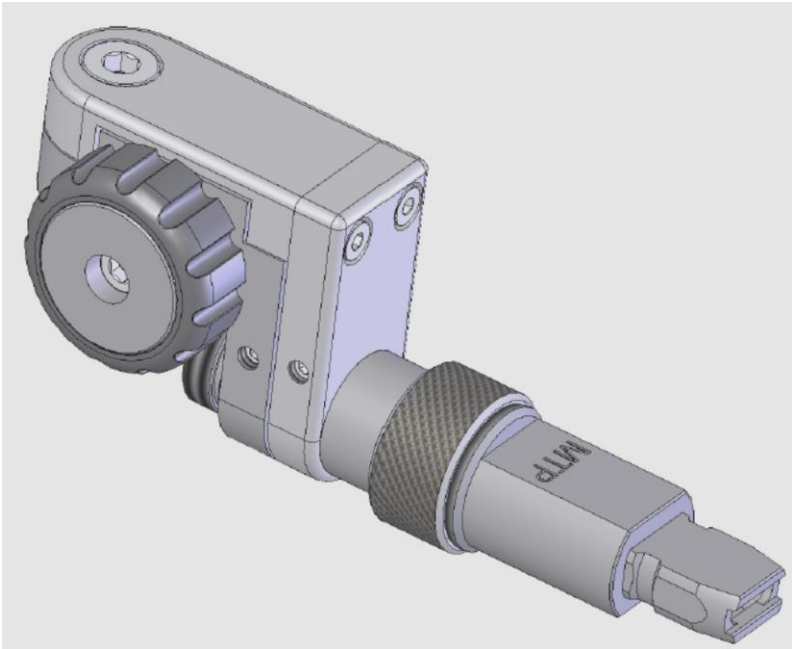

DI-1000 PROBE TIP MODELS AND PICTURES ARE SHOWN ON THE FOLLOWING PAGES

FI1000-SCFC-TIP (SC, FC, ST BULK HEAD ADAPTER)

FI1000-2.5-UTIP (SC, FC, ST PATCH CORD ADAPTER)

FI1000-2.5APC-UTIP (SC, FC, ST APC PATCH CORD ADAPTER)

FI1000-SCAPC-TIP (SC/APC BULKHEAD ADAPTER)

FI1000-LC-TIP (LC BULK HEAD ADAPTER)

FI1000-1.25-UTIP (LC PATCH CORD ADAPTER)

FI1000-1.25APC-TIP (LC APC PATCH CORD ADAPTER)

FI1000-LCAPC-TIP (LC/APC BULKHEAD ADAPTER)

FI1000-ST-TIP (ST BULKHEAD ADAPTER)

FI1000-E2KAPC-TIP (E2000/APC BULKHEAD ADAPTER)

FI1000-E2K-TIP (E2000 BULKHEAD ADAPTER)

FI1000-MU-TIP (MU BULKHEAD ADAPTER)

FI1000-MPO-UTIP (MPO/MTP PATCH CORD AND BULKHEAD ADAPTER TRANSLATOR)

FI1000-MPOAPC-UTIP (MPO/MTP APC PATCH CORD AND BULKHEAD ADAPTER TRANSLATOR)

FI1000-MPO-RT (MPO/MTP PATCH CORD AND BULKHEAD ADAPTER NO-TRANSLATOR)

FI1000-MPOAPC-RT (MPO/MTP APC PATCH CORD AND BULKHEAD ADAPTER NO-TRANSLATOR)