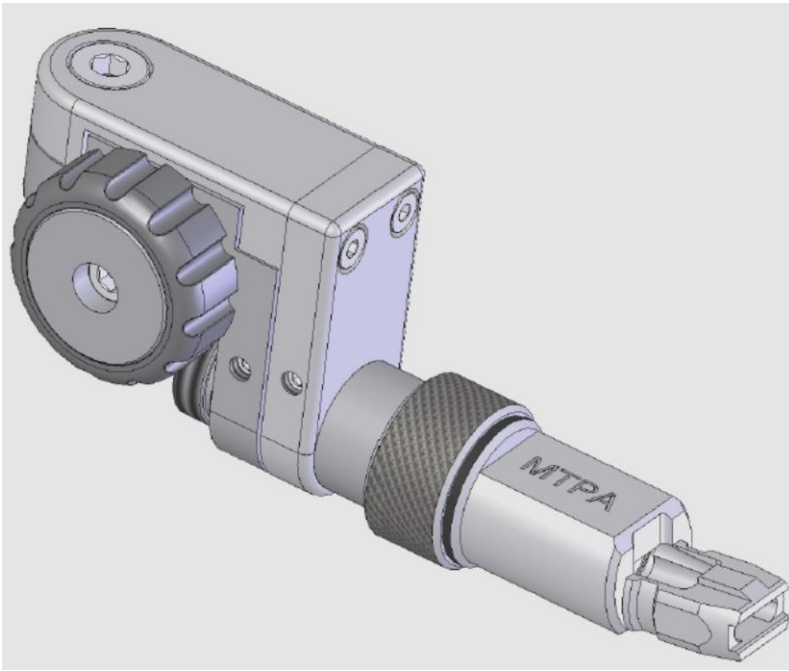

DI-1000 PROBE TIP MODELS AND PICTURES ARE SHOWN ON THE FOLLOWING PAGES

FI1000-SCFC-TIP (SC, FC, ST BULK HEAD ADAPTER)

FI1000-2.5-UTIP (SC, FC, ST PATCH CORD ADAPTER)

FI1000-2.5APC-UTIP (SC, FC, ST APC PATCH CORD ADAPTER)

FI1000-SCAPC-TIP (SC/APC BULKHEAD ADAPTER)

FI1000-LC-TIP (LC BULK HEAD ADAPTER)

FI1000-1.25-UTIP (LC PATCH CORD ADAPTER)

FI1000-1.25APC-TIP (LC APC PATCH CORD ADAPTER)

FI1000-LCAPC-TIP (LC/APC BULKHEAD ADAPTER)

FI1000-ST-TIP (ST BULKHEAD ADAPTER)

FI1000-E2KAPC-TIP (E2000/APC BULKHEAD ADAPTER)

FI1000-E2K-TIP (E2000 BULKHEAD ADAPTER)

FI1000-MU-TIP (MU BULKHEAD ADAPTER)

FI1000-MPO-UTIP (MPO/MTP PATCH CORD AND BULKHEAD ADAPTER TRANSLATOR)

FI1000-MPOAPC-UTIP (MPO/MTP APC PATCH CORD AND BULKHEAD ADAPTER TRANSLATOR)

FI1000-MPO-RT (MPO/MTP PATCH CORD AND BULKHEAD ADAPTER NO-TRANSLATOR)

FI1000-MPOAPC-RT (MPO/MTP APC PATCH CORD AND BULKHEAD ADAPTER NO-TRANSLATOR)