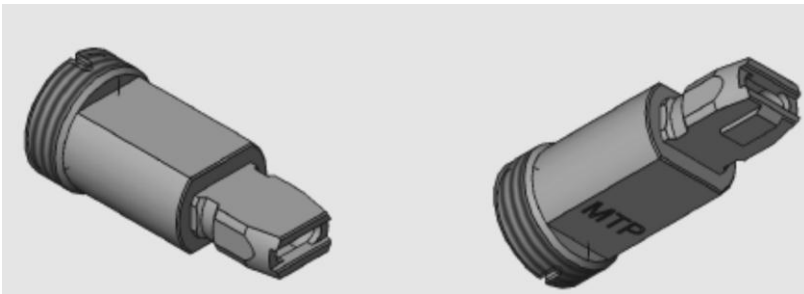

FI1000-ST-TIP (ST BULKHEAD ADAPTER)

FI1000-E2KAPC-TIP (E2000/APC BULKHEAD ADAPTER)

FI1000-E2K-TIP (E2000 BULKHEAD ADAPTER)

FI1000-MU-TIP (MU BULKHEAD ADAPTER)

FI1000-MPO-UTIP (MPO/MTP PATCH CORD AND BULKHEAD ADAPTER TRANSLATOR)

FI1000-MPOAPC-UTIP (MPO/MTP APC PATCH CORD AND BULKHEAD ADAPTER TRANSLATOR)

FI1000-MPO-RT (MPO/MTP PATCH CORD AND BULKHEAD ADAPTER NO-TRANSLATOR)

FI1000-MPOAPC-RT (MPO/MTP APC PATCH CORD AND BULKHEAD ADAPTER NO-TRANSLATOR)