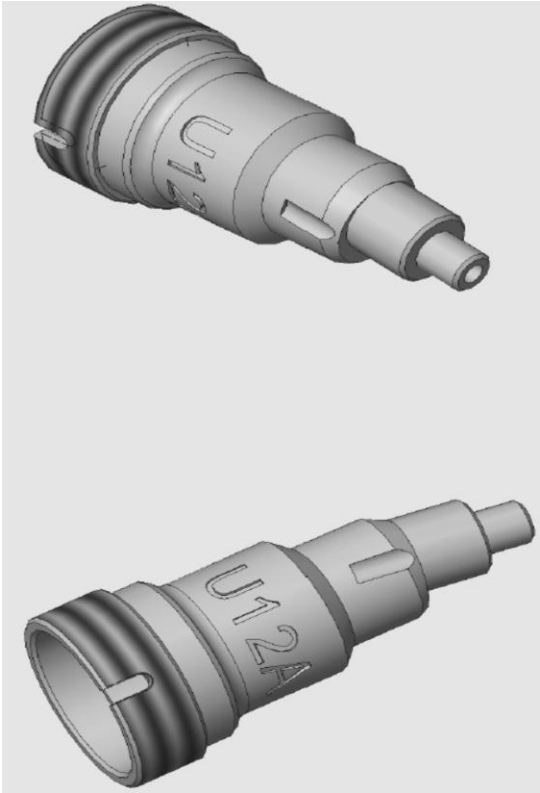

DI-1000 PROBE TIP MODELS AND PICTURES ARE SHOWN ON THE FOLLOWING PAGES

FI1000-SCFC-TIP (SC, FC, ST BULK HEAD ADAPTER)

FI1000-2.5-UTIP (SC, FC, ST PATCH CORD ADAPTER)

FI1000-2.5APC-UTIP (SC, FC, ST APC PATCH CORD ADAPTER)

FI1000-SCAPC-TIP (SC/APC BULKHEAD ADAPTER)

FI1000-LC-TIP (LC BULK HEAD ADAPTER)

FI1000-1.25-UTIP (LC PATCH CORD ADAPTER)

FI1000-1.25APC-TIP (LC APC PATCH CORD ADAPTER)

FI1000-LCAPC-TIP (LC/APC BULKHEAD ADAPTER)

FI1000-ST-TIP (ST BULKHEAD ADAPTER)

FI1000-E2KAPC-TIP (E2000/APC BULKHEAD ADAPTER)

FI1000-E2K-TIP (E2000 BULKHEAD ADAPTER)

FI1000-MU-TIP (MU BULKHEAD ADAPTER)

FI1000-MPO-UTIP (MPO/MTP PATCH CORD AND BULKHEAD ADAPTER TRANSLATOR)