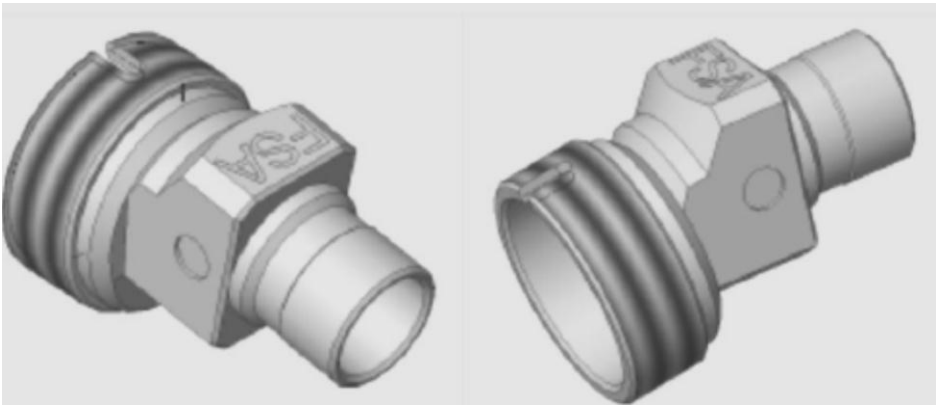

DI-1000 PROBE TIP MODELS AND PICTURES ARE SHOWN ON THE FOLLOWING PAGES

FI1000-SCFC-TIP (SC, FC, ST BULK HEAD ADAPTER)

FI1000-2.5-UTIP (SC, FC, ST PATCH CORD ADAPTER)

FI1000-2.5APC-UTIP (SC, FC, ST APC PATCH CORD ADAPTER)

FI1000-SCAPC-TIP (SC/APC BULKHEAD ADAPTER)

FI1000-LC-TIP (LC BULK HEAD ADAPTER)

FI1000-1.25-UTIP (LC PATCH CORD ADAPTER)

FI1000-1.25APC-TIP (LC APC PATCH CORD ADAPTER)

FI1000-LCAPC-TIP (LC/APC BULKHEAD ADAPTER)