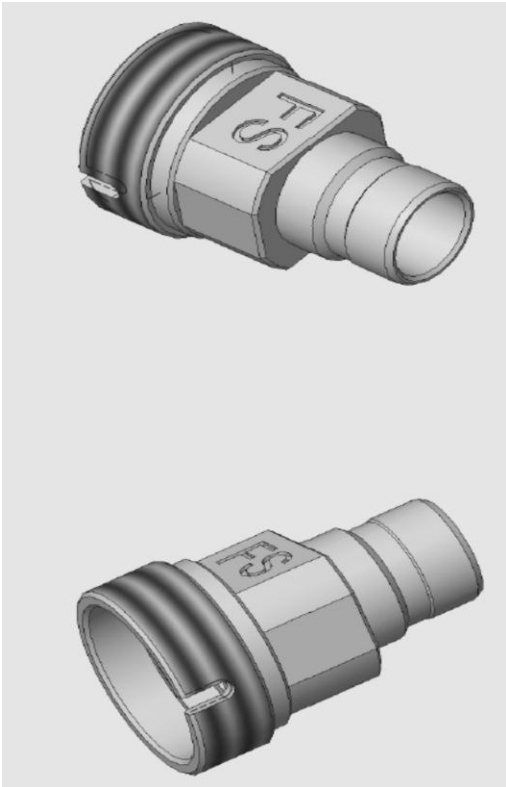

## DI-1000 Video Probe Tips – OptiFiber PRO

FI1000-SCFC-TIP	SC and FC bulkhead video probe tip
FI1000-LC-TIP	LC bulkhead video probe tip
FI1000-ST-TIP	ST bulkhead video probe tip
FI1000-MU-TIP	MU bulkhead video probe tip
FI1000-E2KAPC-TIP	E2000/APC bulkhead video probe tip
FI1000-SCAPC-TIP	SC/APC bulkhead video probe tip
FI1000-E2K-TIP	E2000 bulkhead video probe tip
FI1000-LCAPC-TIP	LC/APC bulkhead video probe tip
FI1000-2.5-UTIP	2.5 mm universal video probe tip for patch cords
FI1000-1.25-UTIP	1.25 mm universal video probe tip for patch cords
FI1000-2.5APC-UTIP	2.5 mm APC universal video probe tip for patch cord
FI1000-MPO-UTIP	MPO/MTP probe tip and translator knob for patch cords and bulkheads
FI1000-MPOAPC-UTIP	MPO/APC probe tip and translator knob for patch cords and bulkheads
FI1000-1.25APC-TIP	1.25 mm APC universal video probe tip for patch cords
FI1000-MPOAPC-RT	MPO/MTP APC REPLACEMENT TIP WITH NO TRANSLATOR KNOB
FI1000-MPO-RT	MPO/MTP REPLACEMENT TIP WITH NO TRANSLATOR KNOB

DI-1000 PROBE TIP MODELS AND PICTURES ARE SHOWN ON THE FOLLOWING PAGES

FI1000-SCFC-TIP (SC, FC, ST BULK HEAD ADAPTER)

FI1000-2.5-UTIP (SC, FC, ST PATCH CORD ADAPTER)

FI1000-2.5APC-UTIP (SC, FC, ST APC PATCH CORD ADAPTER)

FI1000-SCAPC-TIP (SC/APC BULKHEAD ADAPTER)

FI1000-LC-TIP (LC BULK HEAD ADAPTER)

FI1000-1.25-UTIP (LC PATCH CORD ADAPTER)

FI1000-1.25APC-TIP (LC APC PATCH CORD ADAPTER)

FI1000-LCAPC-TIP (LC/APC BULKHEAD ADAPTER)